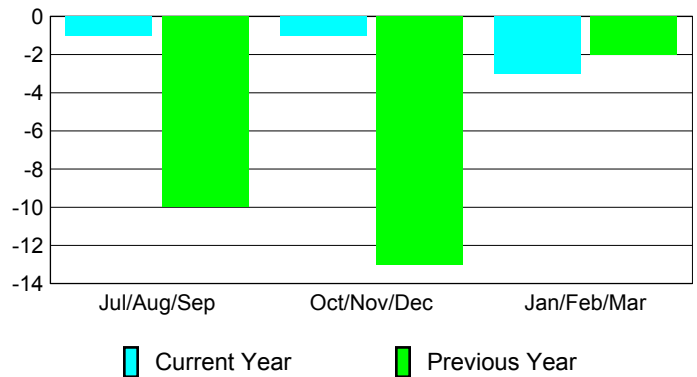

Membership Results 2008-2009

Membership 2007-2008

Month	Net Memb Goal	Actual New Memb	Actual Dropped Memb	Gain/Loss of Memb	Gain/Loss of Memb
Jul/Aug/Sep	-10	22	-23	-1	-10
Oct/Nov/Dec	-5	31	-32	-1	-13
Jan/Feb/Mar	5	30	-33	-3	-2
Totals	-10	83	-88	-5	-25

Membership Results 2008-2009

Goal, New, Dropped, Gain/Loss

Comparison of Membership Gain/Loss

Current Year Compared to the Previous Year

Gender Comparison 2008-2009