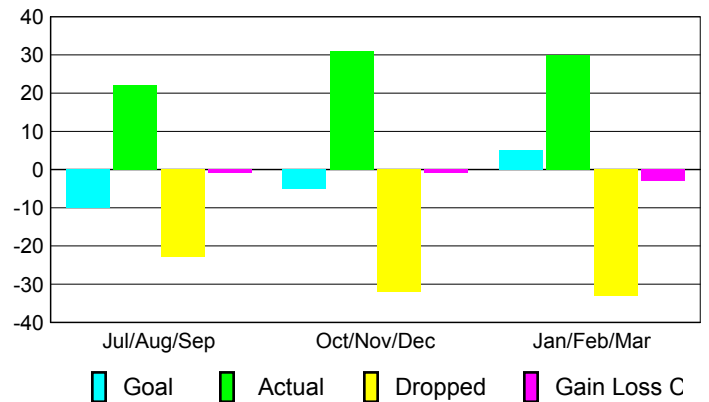

Membership Results 2008-2009

Goal, New, Dropped, Gain/Loss