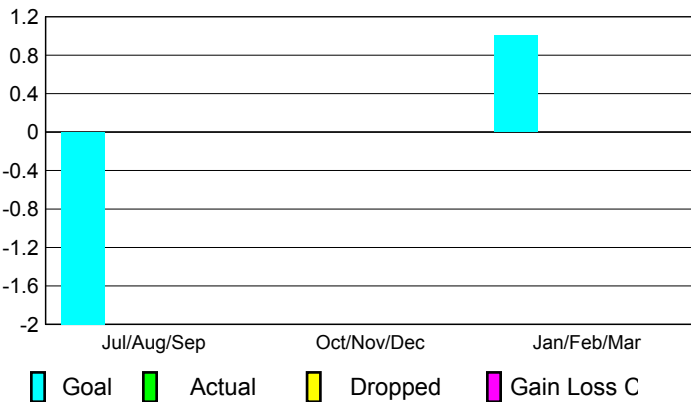

2008-2009 GMT Quarterly Report for District (or Undistricted) **District 107 B**

GMT: **JON BJARNI THORSTEINSSO**

Location: **FINLAND**

GMT CA: **4**

CLUBS

Club Results 2008-2009

Clubs 2007-2008

Month	New Club Goal	Actual New Clubs	Actual Dropped Clubs	Gain/Loss of Clubs	Gain/Loss of Clubs
Jul/Aug/Sep	-2	0	0	0	0
Oct/Nov/Dec	0	0	0	0	-1
Jan/Feb/Mar	1	0	0	0	0
Totals	-1	0	0	0	-1

Club Results 2008-2009

Goal, New, Dropped, Gain/Loss

Comparison of Club Gain/Loss

Current Year Compared to the Previous Year

YTD Status Quo Clubs 2008-2009

Status Quo Clubs Compared to Status Quo Members

MEMBERSHIP